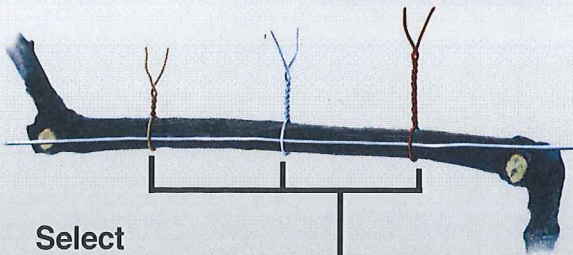

## ZT40 & ZT50 Electronic Pruners

Lithium  
Backpack Battery

**Range of application:** Vines, flowers, berries, kiwis, peppers, tomatoes, and apples

ZT40 will cut prunings up to 40mm (1.5").

ZT50 will cut prunings up to 50mm (2.0").

## ZL600.S Electronic Tying Tool

Select  
3, 7, or 11  
twists with a simple switch

Ties 5x faster than manual tying.

Biodegradable or non-biodegradable  
wire. Each roll provides 2500 ties.

30mm max tying diameter.

Strong lithium battery produces 1300 ties  
for all-day use.