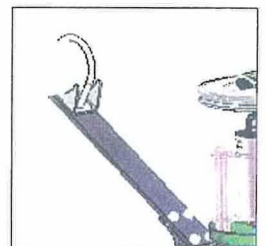

Rocket Seeder

Breakthrough in seeding technology!

Ideal for small scale vegetable growers, seed companies and research institutions.

Designed with affordability and flexibility in mind. The Rocket Seeder's modular design means that multiple rows can be sown by attaching the desired number of units to the standard 1.5m (59 inch) wide toolbar. A quick and simple machine to operate - calibration, depth setting and seed change can be carried out in minutes. Light weight, durable design suitable for any tractor.

- Highly abrasive resistant plastic skids level the seed bed and cover the placed seed with soil. Eliminates the problems associated with depth and press wheels. Can sow in the most extreme conditions.
 - Proven soil openers designed to form the optimum seed channel with minimal soil disturbance, ensuring even seeding depth. Constructed from highly abrasive resistant plastic for durability and low replacement cost.
 - Soil opener depth is set with a simple tri-knob and clip.
 - Category 1 & 2 A-Frame provides quick attachment to tractor.
 - A spring arm provides downwards pressure while still allowing for contour following of the soil, resulting in a consistent seeding depth.
- Optional upgrades include:**
- Higher torque motor offering finer precision and an extended seeding range.
 - True ground speed radar sensor and controller to automatically adjust the seeding rate to compensate for changes in tractor speed.