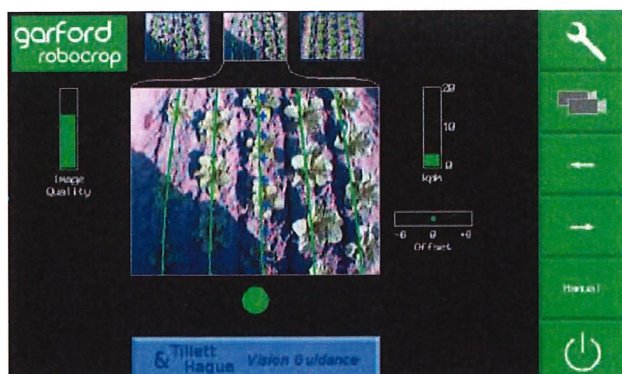

Components of the Robocrop System are...

- Robocrop Console
- Hydraulic sideshift and 3 point linkage frame
- Imaging camera
- Wheel mounted speed sensor
- In work sensor

Tractor requirements...

- Hydraulic feed and return
- 12V power supply
- Category 2 or 3, 3 point linkage

The Robocrop camera views numerous crop rows over an area of approximately 1.5mtr.sq.

Simple and robust Robocrop console with touch screen controls

A typical screen shot showing the live tracking pictures

The custom colour feature enables operation on all crop colours

- The large field of vision of the Robocrop results in accurate tracking even in poor crop conditions.
- Robocrop will accurately track crop rows in many different arable and horticultural crops
- Robocrop is colour intelligent and therefore the effects of shadows or strong sunlight are minimised
- Robocrop is very accurate at high working speeds
- Because Robocrop looks at multiple rows it can maintain high accuracy at all times even in higher weed infestations. So long as the crop foliage is the dominant green feature in the camera view accurate guidance is possible.
- The side shift platform is very stable and self adjusts for wear and tear therefore accuracy can be maintained for a long period of the life of the machine
- Robocrop enables very large inter-row cultivator's to be mounted on the rear of the tractor but still maintain high accuracy and speed.
- Smaller systems can be front mounted so increasing the versatility of the system
- Reduces weed competition
- Reduces chemical residues
- For reliable operation the crop must be the more dominant feature in the image. The crop must present more foliage than the weed material and the crop foliage should be closer in colour to the centre of the green colour band (540nm) or red colour band (620nm) when working in red mode.