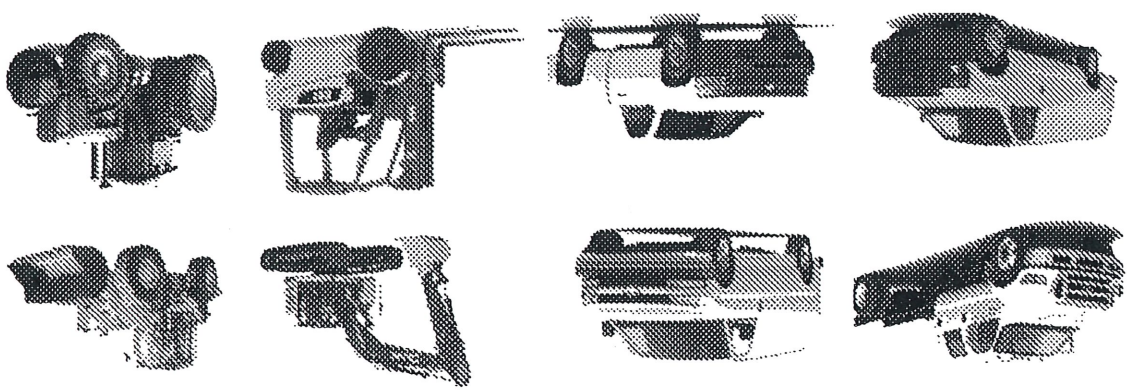

WCS Vehicles

Buyers Of:

*Company Vehicles

*Heavy Machinery

*Warehouse Racking & Shelving