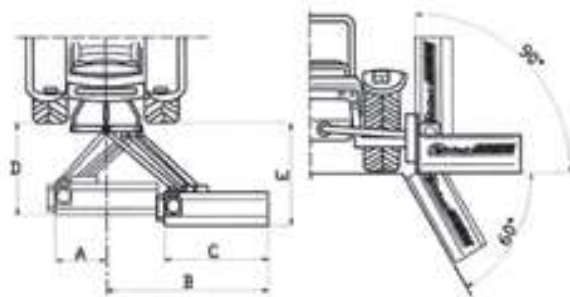

CODE	ACCESSORIES	€
0700100520	Cardan joint	Included