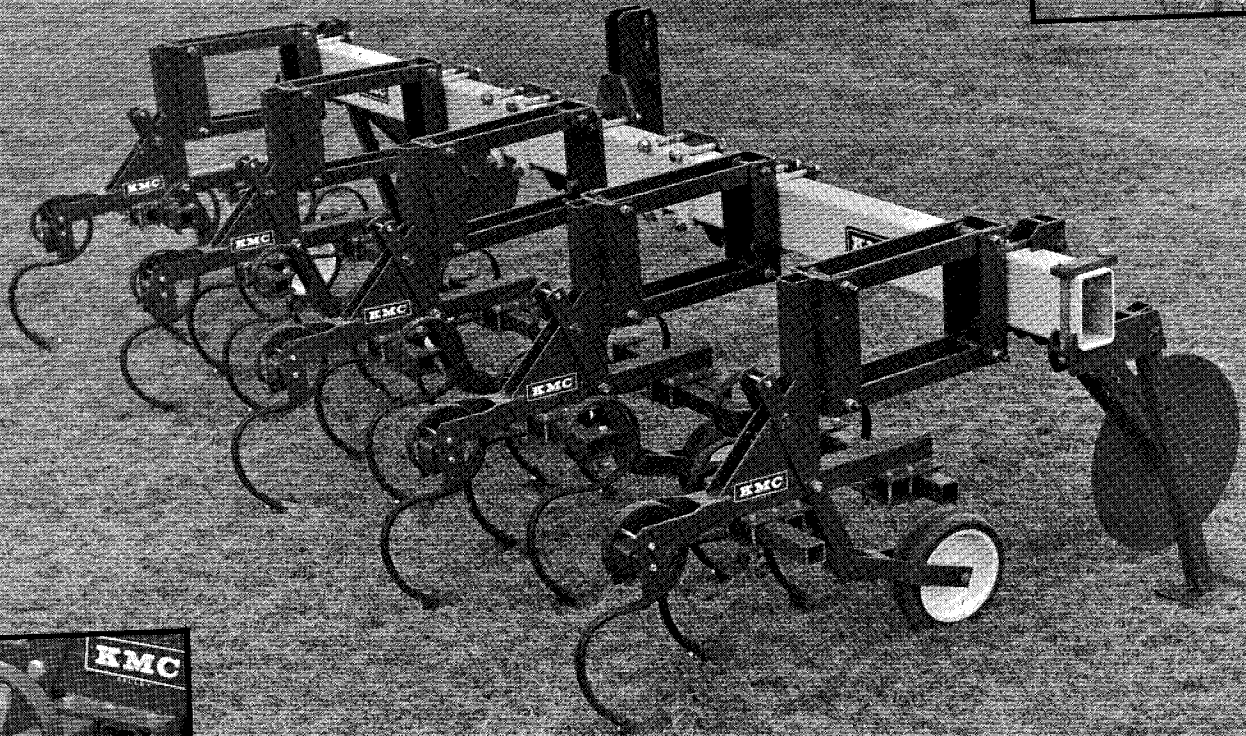

# Cultivators

New Sweep-type  
and  
S-Tyne Models

**A New Breed of Versatile,  
Stout-Built Row crop Cultivators  
with 5 shank options for light  
or heavy cultivation jobs!**