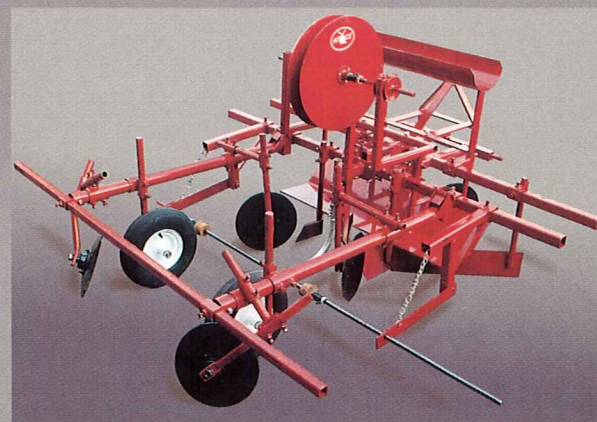

# Bed Shaper

**MODEL 1235**

## Adjustable wings create bed widths from 18" to 4 feet wide.

Holland's Bed Shaper quickly and uniformly creates the right size bed for your crop. Soil is broken with the advance pair of adjustable coulter blades, then gathered to the center of the machine where it forms a firm bed across the full width. The adjustable, gathering wings, slide on the parallel tool bars to allow the preparation of beds from 18" to 4 feet wide. Bed heights can be 4", 6", 8", or 10". Custom bed heights can be ordered for specific crop requirements.

The 1235 is also available with expanded use capabilities for special crop conditions. An irrigation tape dispenser, or, a combination irrigation tape dispenser and Holland's Mulch Layer. The versatility lets you use the same machine for such vegetable crops as: sweet corn, squash, melons, peppers, tomatoes and strawberries.

The trailing tool bar can also support up to three model 1050 utility transplanters or two model 1600 transplanters.

Model 1235 with irrigation attachment

Model 1235 with irrigation attachment and Holland's standard mulch layer.