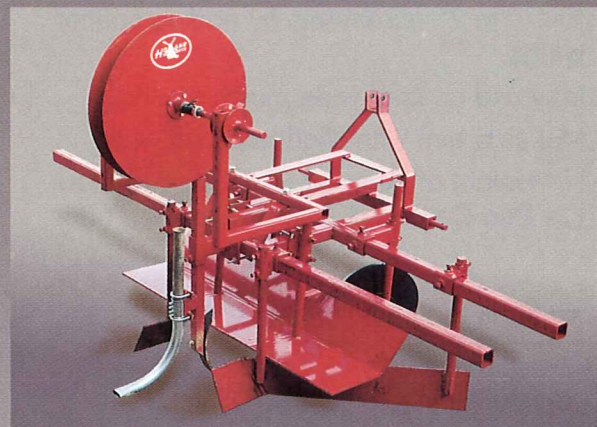

# Bed Shaper

**MODEL 1235**

## Adjustable wings create bed widths from 18" to 4 feet wide.

Holland's Bed Shaper quickly and uniformly creates the right size bed for your crop. Soil is broken with the advance pair of adjustable coulter blades, then gathered to the center of the machine where it forms a firm bed across the full width. The adjustable, gathering wings, slide on the parallel tool bars to allow the preparation of beds from 18" to 4 feet wide. Bed heights can be 4", 6", 8", or 10". Custom bed heights can be ordered for specific crop requirements.

The 1235 is also available with expanded use capabilities for special crop conditions. An irrigation tape dispenser, or, a combination irrigation tape dispenser and Holland's Mulch Layer. The versatility lets you use the same machine for such vegetable crops as: sweet corn, squash, melons, peppers, tomatoes and strawberries.

The trailing tool bar can also support up to three model 1050 utility transplanters or two model 1600 transplanters.

Model 1235 with irrigation attachment

Model 1235 with irrigation attachment and Holland's standard mulch layer.