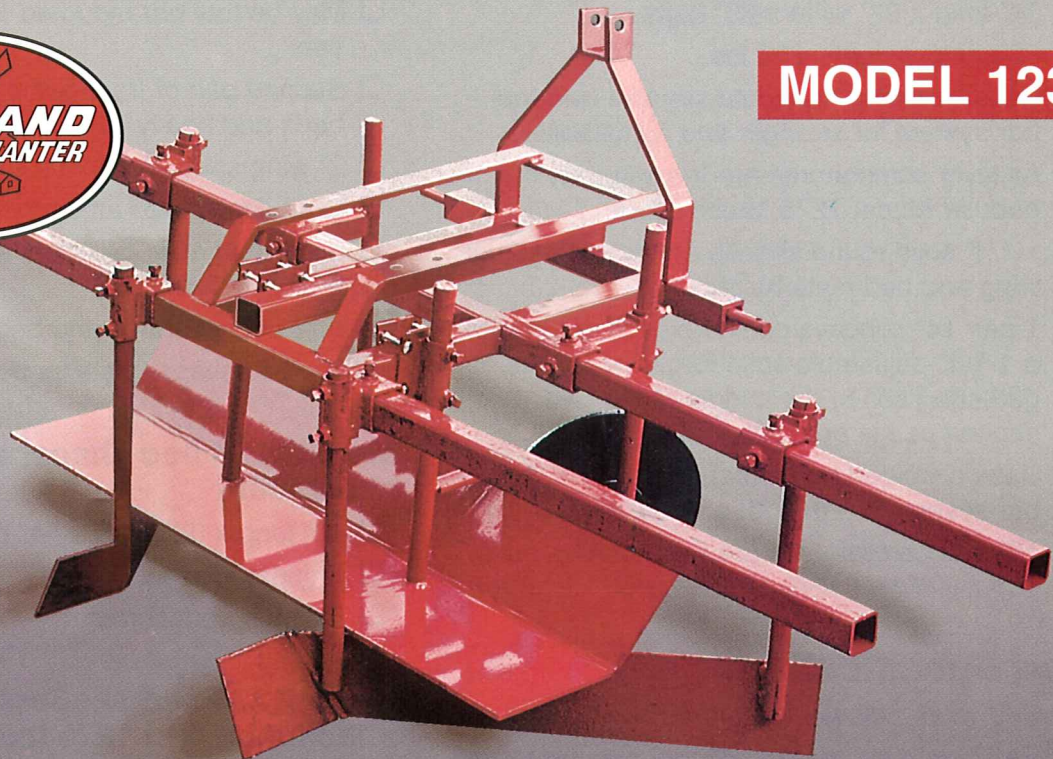

# Bed Shaper

**MODEL 1235**

## Adjustable wings create bed widths from 18" to 4 feet wide.

Holland's Bed Shaper quickly and uniformly creates the right size bed for your crop. Soil is broken with the advance pair of adjustable coulter blades, then gathered to the center of the machine where it forms a firm bed across the full width. The adjustable, gathering wings, slide on the parallel tool bars to allow the preparation of beds from 18" to 4 feet wide. Bed heights can be 4", 6", 8", or 10". Custom bed heights can be ordered for specific crop requirements.

The 1235 is also available with expanded use capabilities for special crop conditions. An irrigation tape dispenser, or, a combination irrigation tape dispenser and Holland's Mulch Layer. The versatility lets you use the same machine for such vegetable crops as: sweet corn, squash, melons, peppers, tomatoes and strawberries.

The trailing tool bar can also support up to three model 1050 utility transplanters or two model 1600 transplanters.

Model 1235 with irrigation attachment

Model 1235 with irrigation attachment and Holland's standard mulch layer.