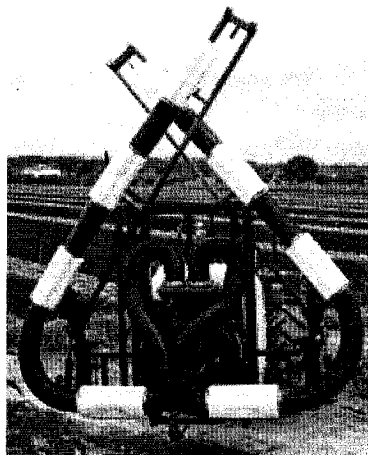

The Variant IRIS 1 provides a TWIN effect to ensure coverage and penetration of even the most difficult and densest crop. Each outlet is equipped with two cone nozzles placed in front of the adjustable air slot, thus creating the TWIN effect and reducing drift and loss of the product to a minimum. The three air vanes in each outlet provide side-ward adjustment of the air supply, so that an even application from both sides onto each row can be made, if necessary.

FIMA 2010
Novedad Técnica
HARDI IRIS
Sistema para pulverización en viña

The 8 outlets are mounted in the factory according to each farm's specification, meanwhile each IRIS 1 outlet can easily be adjusted sideways if the distance between the rows needs to be changed.