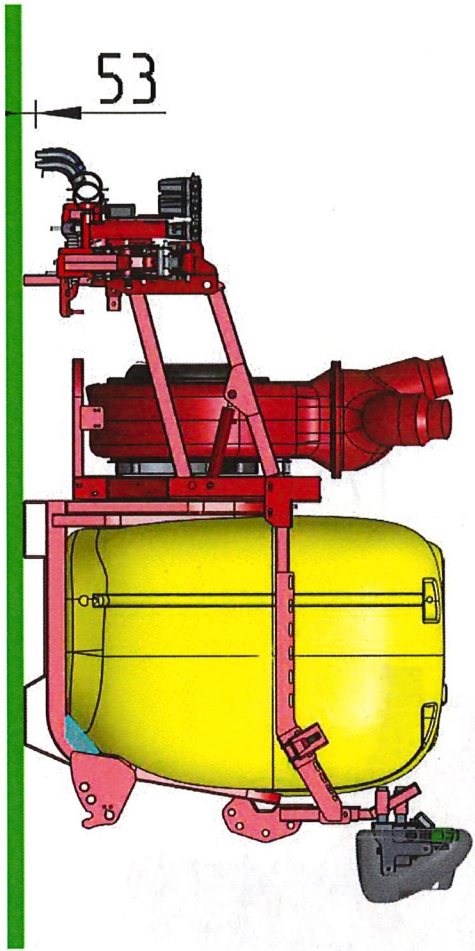

LOW CROP IN ROWS MISTBLOWER

ZENIT LIFMOUNTED DETAILS

CRONOS RAIL boom

CONTACT YOUR LOCAL REPRESENTATIVE FOR MORE INFORMATION

ZENIT OVERALL VIEW FOR THE ASSEMBLY

Rear perspective with boom in
transport position

Front perspective with boom in transport position

Front perspective with boom
spraying position (only 1 side
represented)

Paralift Stroke
820mm

Example on ZENIT 1000 L
Main dimensions in
transport position.