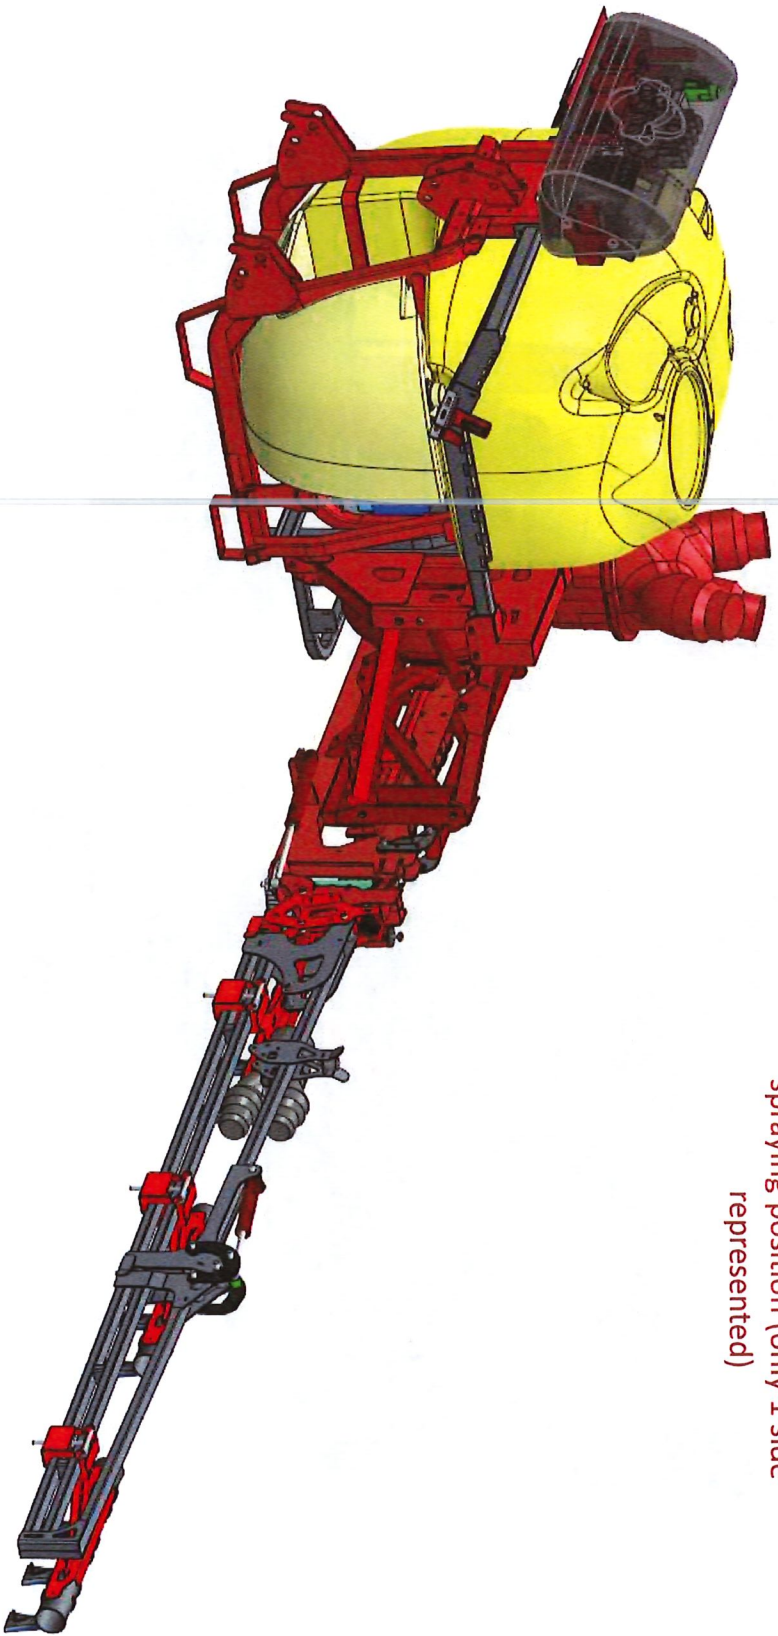

LOW CROP IN ROWS MISTBLOWER

ZENIT LIFMOUNTED DETAILS

CRONOS RAIL boom

CONTACT YOUR LOCAL REPRESENTATIVE FOR MORE INFORMATION

ZENIT OVERALL VIEW FOR THE ASSEMBLY

Rear perspective with boom in
transport position

Front perspective with boom in transport position

Front perspective with boom
spraying position (only 1 side
represented)

Paralift Stroke
820mm

Example on ZENIT 1000 L
Main dimensions in
transport position.