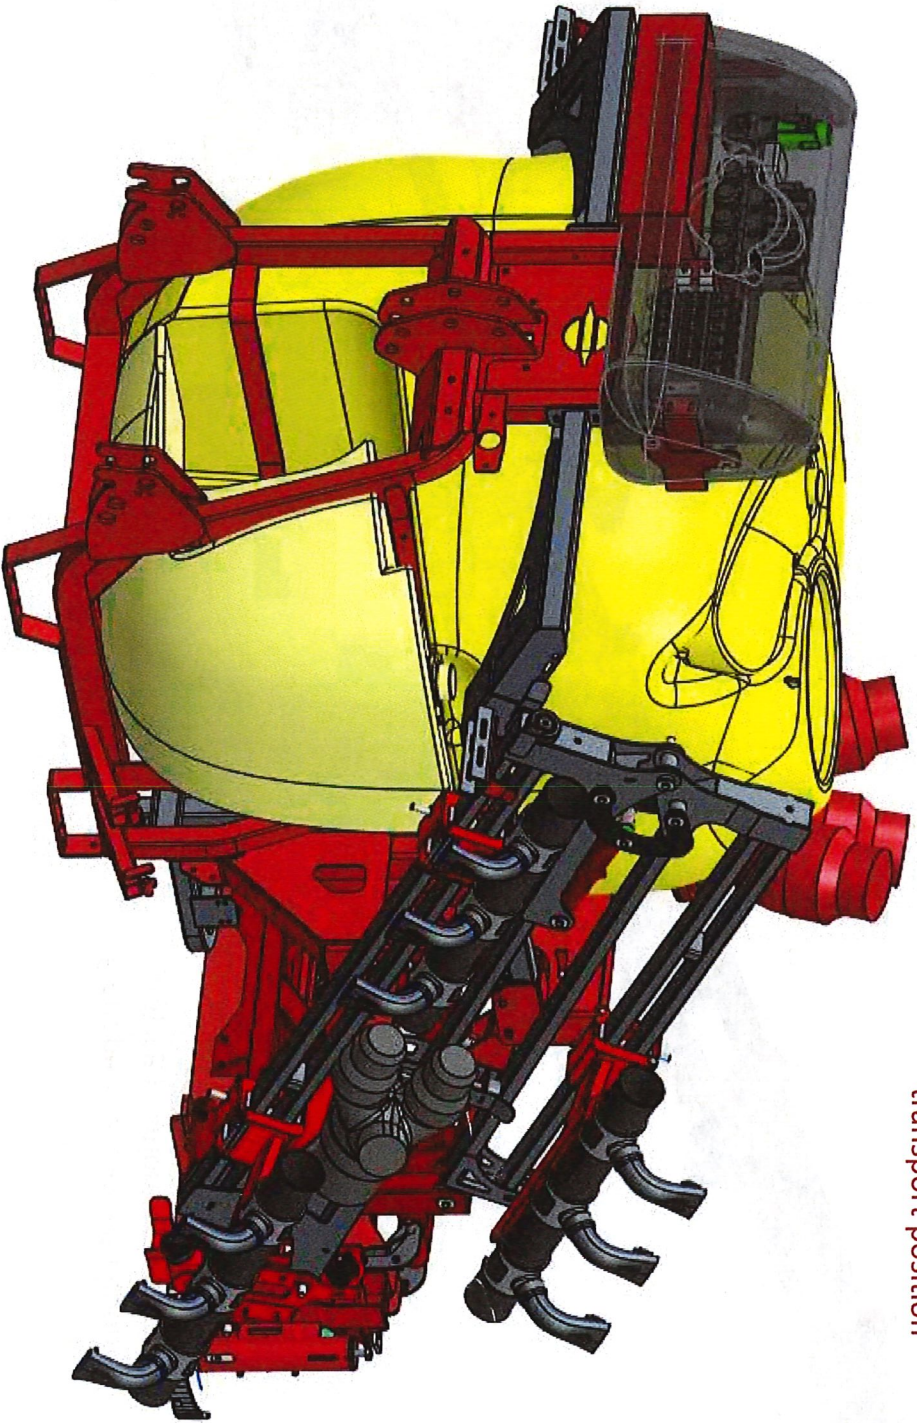

LOW CROP IN ROWS MISTBLOWER

ZENIT LIFMOUNTED DETAILS

CRONOS RAIL boom

CONTACT YOUR LOCAL REPRESENTATIVE FOR MORE INFORMATION

ZENIT OVERALL VIEW FOR THE ASSEMBLY

Rear perspective with boom in
transport position

Front perspective with boom in transport position

Front perspective with boom
spraying position (only 1 side
represented)

Paralift Stroke
820mm

Example on ZENIT 1000 L
Main dimensions in
transport position.