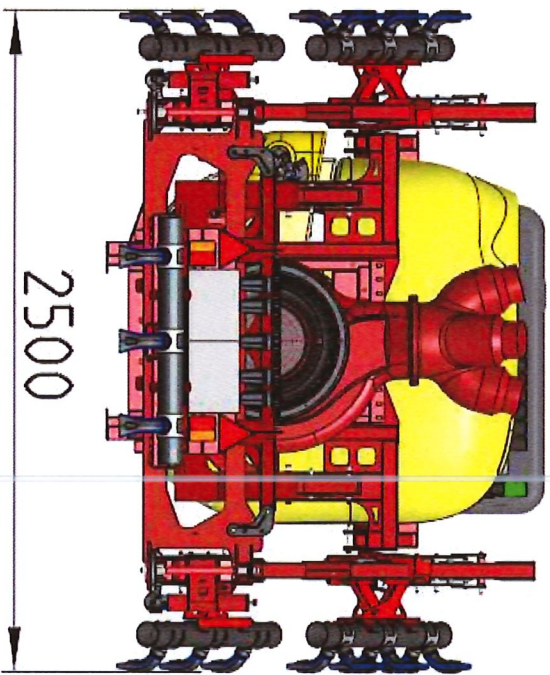

LOW CROP IN ROWS MISTBLOWER

ZENIT LIFMOUNTED DETAILS

CRONOS RAIL boom

CONTACT YOUR LOCAL REPRESENTATIVE FOR MORE INFORMATION

ZENIT OVERALL VIEW FOR THE ASSEMBLY

Rear perspective with boom in
transport position

Front perspective with boom in transport position

Front perspective with boom
spraying position (only 1 side
represented)

Paralift Stroke
820mm

Example on ZENIT 1000 L
Main dimensions in
transport position.