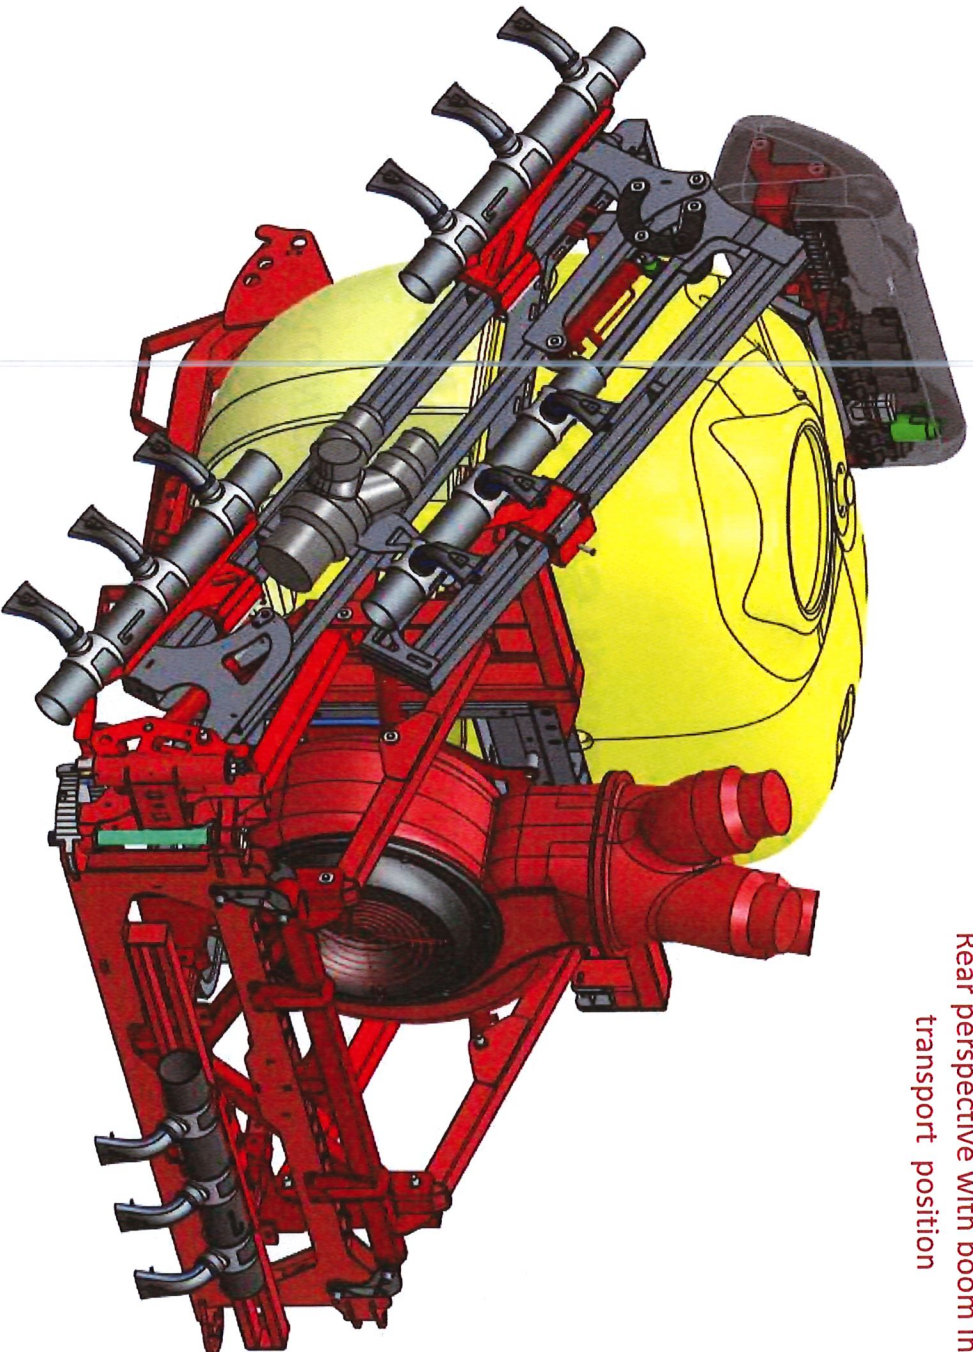

LOW CROP IN ROWS MISTBLOWER

ZENIT LIFMOUNTED DETAILS

CRONOS RAIL boom

CONTACT YOUR LOCAL REPRESENTATIVE FOR MORE INFORMATION

ZENIT OVERALL VIEW FOR THE ASSEMBLY

Rear perspective with boom in
transport position

Front perspective with boom in transport position

Front perspective with boom
spraying position (only 1 side
represented)

Paralift Stroke
820mm

Example on ZENIT 1000 L
Main dimensions in
transport position.