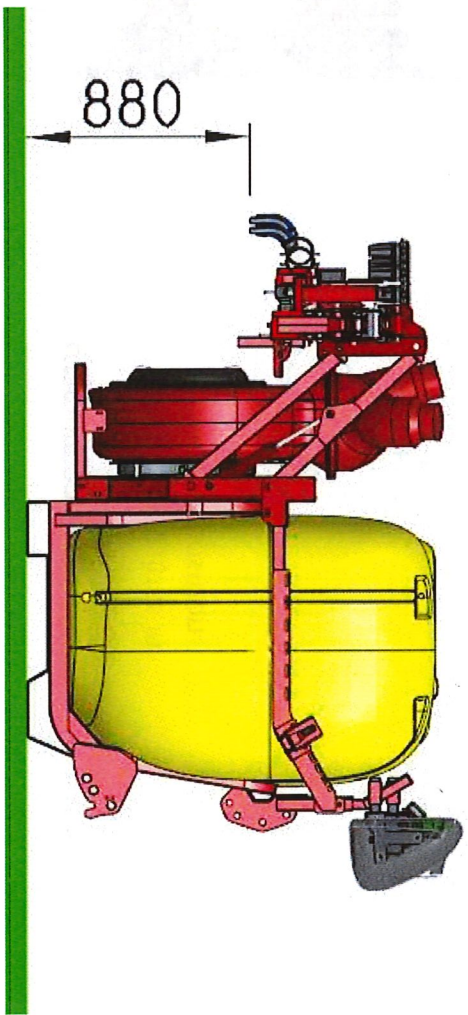

LOW CROP IN ROWS MISTBLOWER

ZENIT LIFMOUNTED DETAILS

CRONOS RAIL boom

CONTACT YOUR LOCAL REPRESENTATIVE FOR MORE INFORMATION

ZENIT OVERALL VIEW FOR THE ASSEMBLY

Rear perspective with boom in
transport position

Front perspective with boom in transport position

Front perspective with boom
spraying position (only 1 side
represented)

Paralift Stroke
820mm

Example on ZENIT 1000 L
Main dimensions in
transport position.