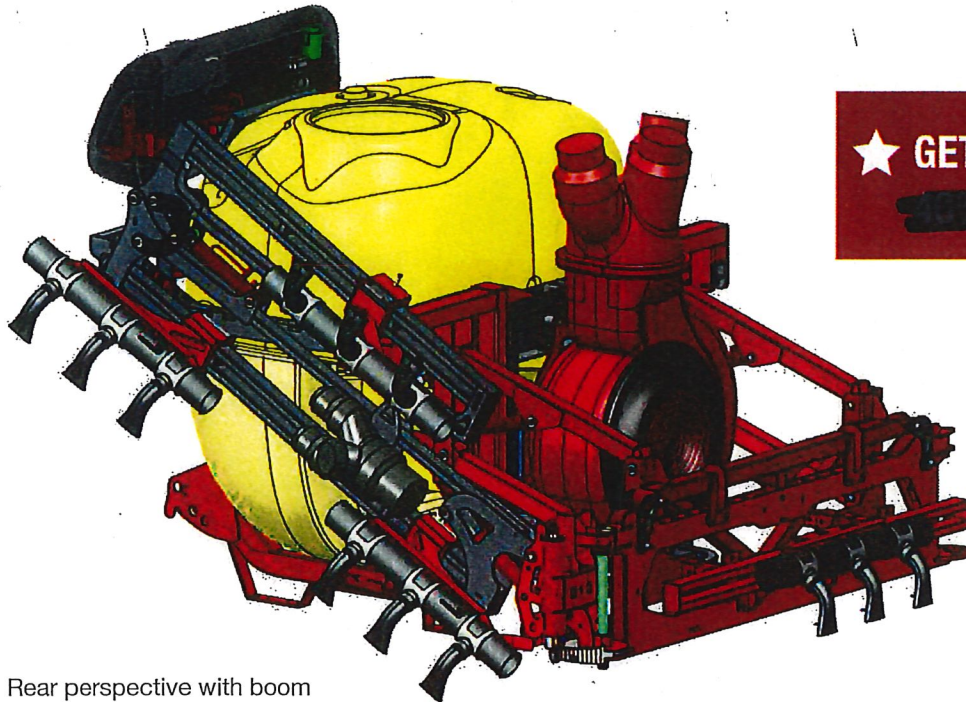

The Sprayer

CRONOS RAIL

Low Crop Sprayer

ZENIT

Rear perspective with boom in transport position

★ GET YOUR DEMO MACHINE

ZENIT Lifmounted Sprayer

- Available in 400l. 600l. 1000l. and 1200.
- Boom size from 6m. to 12m.
- Paralift and several folding possibilities.
- Hidropneumatic paraflows.
- Vertical and horizontal spraying.
- Drift reduction.
- Versatile application (Table & Low crops).

ILEMO HARDI, S.A.U.
 I.E. "El Segre", P. 712-713
 E-25191 Lleida, SPAIN
 ilemo@hardi-es.com

www.hardi.es

DB3610 control screen, 4 "graphic visor, easy display of all parameters: Pressure, Flow, Speed and Linked satellites, L/Ha both real and set up, Time, farms control, Valves status and Error diagnostics.

The DB 3610 incorporates a Bluetooth module that allows the customer to link directly with our technical service in Spain for the extraction of working data per farm in addition to other advanced functions.