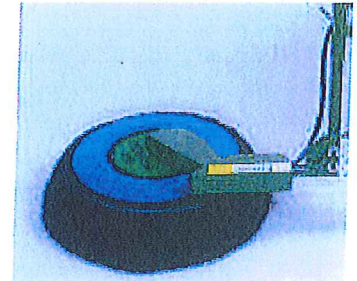

CIRCULAR SPRAYER PRODUCT RANGE

Spraydome 1200

Undavina 900

Spraydome 1000

Undavina 600

Spraydome 600

Undavina 400

Spraydome 400

Undavina 250

Typical Circular Sprayer Vineyard Setup