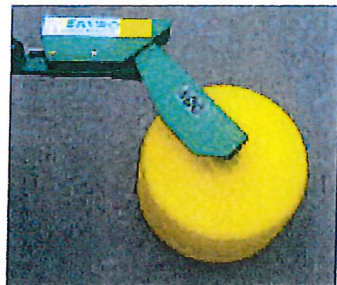

CIRCULAR SPRAYER PRODUCT RANGE

Spraydome 1200

Undavina 900

Spraydome 1000

Undavina 600

Spraydome 600

Undavina 400

Spraydome 400

Undavina 250

Typical Circular Sprayer Vineyard Setup