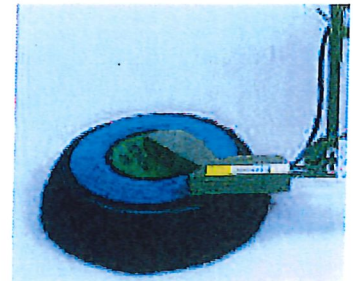

CIRCULAR SPRAYER PRODUCT RANGE

Spraydome 1200

Undavina 900

Spraydome 1000

Undavina 600

Spraydome 600

Undavina 400

Spraydome 400

Undavina 250

Typical Circular Sprayer Vineyard Setup