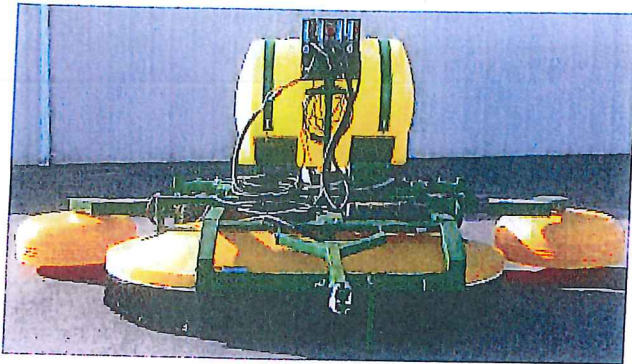

220 South Jefferson Street, Dixon, California 95620

Telephone: (916) 678-5533

Telefax: (916) 678 9788

Enviromist Vineyard Special

The Enviromist Vineyard Special was developed to offer growers a complete sprayer package on wheels. This eliminates the need to mount the domes on the vehicle and you can tow with any vehicle or mount 3 point on your tractor. It is adjustable from 8 foot to 12 foot rows. The in-the-row domes can be fitted as Spraydome 600 or Undavina 600 with slip-on covers. This modular frame is designed to be used for both configurations and can be converted later. High of frame is easily adjusted with a jack for your operation. The domes have another adjustment from the main frame for berms. Controls are mounted to trailer and a remote cable is long enough for controlling from the vehicle's operators platform. Tow hitch is designed for 2" ball to work in many ground conditions and provides quick transportation to remote vineyard locations. The Vineyard Special is the fastest growing product in our line and many have been used for narrow planted Olive Orchards.