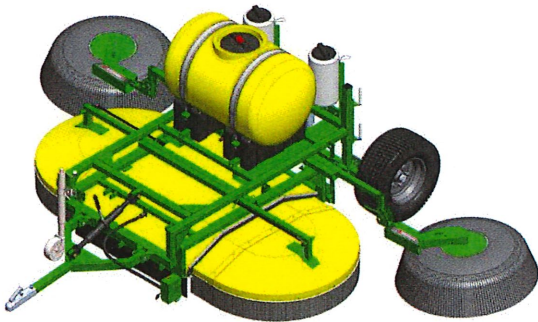

2 SPRAYDOME ADJUSTABLE RANGE

AA401 – Spraydome 15/24 Towed

11400 – AA401 with Undavina 600 Outriggers and 200Litre Tank and Tow.

AA905 – Vineyard Special Towed (600 Undavina heads as standard)

AA901 - Orchard Special (SD1200 heads as standard)