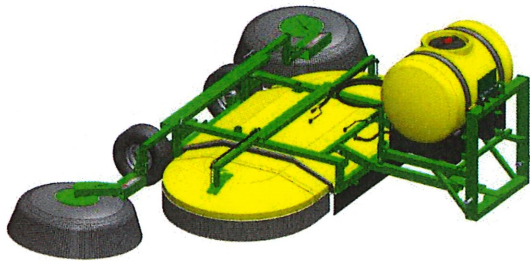

2 SPRAYDOME ADJUSTABLE RANGE

AA401 – Spraydome 15/24 Towed

11400 – AA401 with Undavina 600 Outriggers and 200Litre Tank and Tow.

AA905 – Vineyard Special Towed (600 Undavina heads as standard)

AA901 - Orchard Special (SD1200 heads as standard)